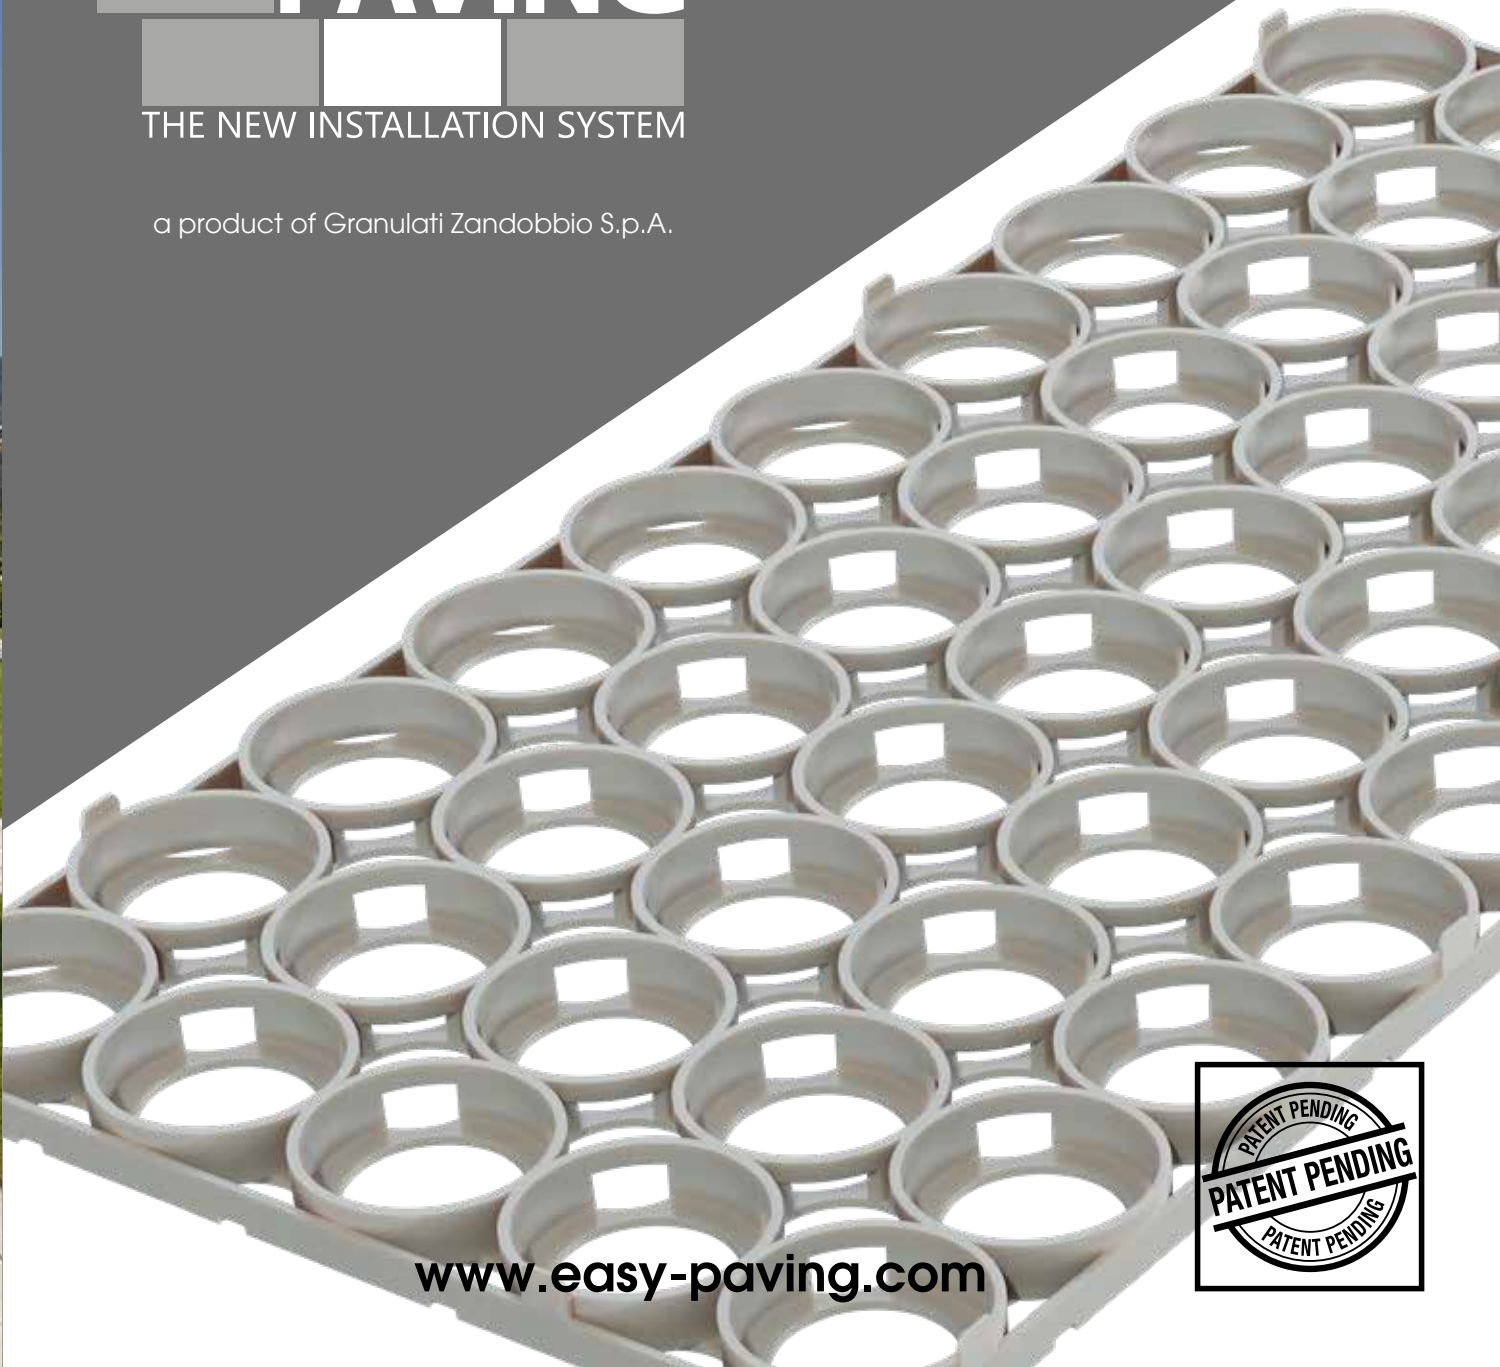

EASY PAVING

THE NEW INSTALLATION SYSTEM

a product of Granulati Zandobbio S.p.A.

www.easy-paving.com

EASY PAVING

The new installation system

A product by Granulati Zandobbio, designed to ease the laying of sintered stone paving with **40x80 cm** slabs in two different thicknesses: **2 and 3 cm**.

The product is made of 100% post-consumer **recycled plastic** and it is **100% recyclable** after its use. The dry laying simplifies and speeds up installation which does not require glue or concrete.

Its structure was designed to avoid chipping and keep the joint thickness constant along the entire paving, without the use of spacers.

EASY PAVING is a **resistant and drive-over** product for light traffic*, **draining and sound-absorbing**.